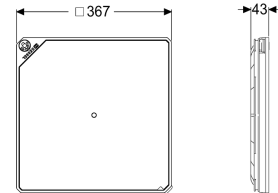

Cover plate surface water resistant, tileable

Article information

Item no.: 830052
 GTIN: 4026092077276
 Price group: 10

Description

Suitable for floor slab installation, including seal.

General characteristics

Colour: stone grey
 Material: Polymer

Dimensions

Net weight: 1,59 kg
 Gross weight: 1,7 kg
 Packaging dimension: length
 Packaging dimension: width
 Packaging dimension: height

Coverage features

Type: surface water resistant
 Surface: tileable
 Max. flooring height: 16 mm