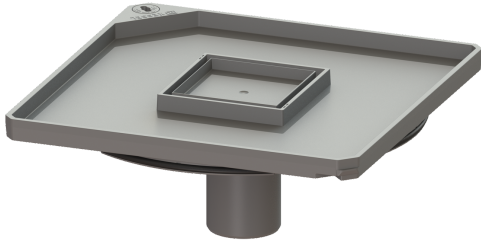

Cover plate 366 x 366 mm w. flat drain body, Multistop, tileable

Article information

Item no.: 830045
GTIN: 4026092090893
Price group: 30

Description

Cover plate including Multistop odour trap suitable for KESSEL System 330 and 400 upper sections, with flat drain body.

General characteristics

Colour:	stone grey
Material:	Polymer
Odour trap:	Multistop

Dimensions

Net weight:	0,9 kg
Gross weight:	0,9 kg
Packaging dimension:	length
Packaging dimension:	width
Packaging dimension:	height

Coverage features

Type:	with drain
Width of cover:	366 mm
Length of cover:	366 mm
Locking:	Lock & Lift
Max. flooring height:	18 mm