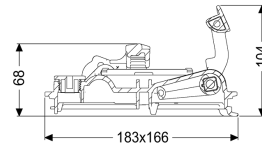

StaufixContr. lockable cover DN 90-100

Article information

Item no.: 72224
GTIN: 4026092076941
Price group: 90

Description

General characteristics

Colour: black
Material: Polymer

Dimensions

Net weight: 0,73 kg
Gross weight: 0,9 kg
Packaging dimension: length
Packaging dimension: width
Packaging dimension: height