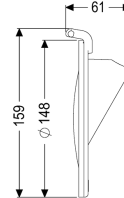

Backwater flap DN 125/150

Article information

Item no.: 70232
GTIN: 4026092028247
Price group: 90

Description

Backwater flap with integrated seal

Variant

Series: ab 04/2005

General characteristics

Colour: violet
Material: Polymer
Nominal size (DN): 125/150

Dimensions

Net weight: 0,12 kg
Gross weight: 0,21 kg
Packaging dimension: length
Packaging dimension: width
Packaging dimension: height