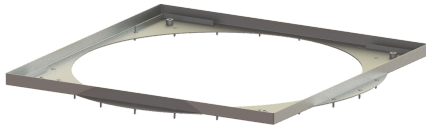

Cover plate Frame, K 3, 24 screws, seal

Article information

Item no.: 680656
GTIN: 4026092081488
Price group: 90

Description

Tileable cover plate incl. 24 screws and seal

General characteristics

Material: Stainless steel

Dimensions

Net weight: 8,9 kg
Gross weight: 19,9 kg
Packaging dimension: length
Packaging dimension: width
Packaging dimension: height

Coverage features

Load class: K 3 (EN 1253-1)