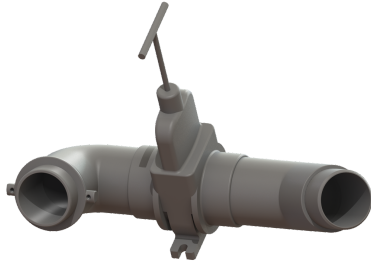

Pressure pipe with shut-off valve left-hand version, angled

Article information

Item no.: 680401
GTIN: 4026092069936
Price group: 90

Description

Pressure pipe with shut-off valve for Ecolift XL

General characteristics

Colour:	grey
Material:	Polymer
Nominal size (DN):	63

Dimensions

Net weight:	0,78 kg
Gross weight:	1,07 kg
Packaging dimension:	length
Packaging dimension:	width
Packaging dimension:	height