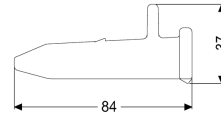

Connecting bolt set Set of 10

10X

Article information

Item no.: 680373
GTIN: 4026092069288
Price group: 90

Description

Connecting bolt for chamber module LW 1000

General characteristics

Colour: black
Material: Polymer

Dimensions

Net weight: 0,37 kg
Gross weight: 0,43 kg
Packaging dimension: length
Packaging dimension: width
Packaging dimension: height