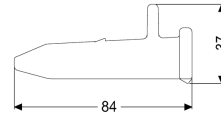

## Connecting bolt set Set of 10

10X

#### Dimensions

Net weight: 0,37 kg  
Gross weight: 0,43 kg  
Packaging dimension: length  
Packaging dimension: width  
Packaging dimension: height