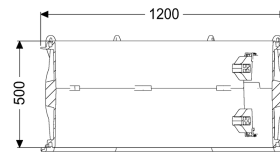

## Intermediate section 500 mm, for chamber module LW 1000

#### Dimensions

Net weight: 25,7 kg  
Gross weight: 44,2 kg  
Packaging dimension: length  
Packaging dimension: width  
Packaging dimension: height