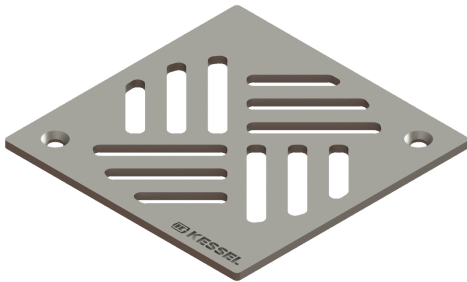

Slotted cover solid, screwed

Article information

Item no.: 680241
GTIN: 4026092067000
Price group: 10

Description

Slotted cover suitable for bathroom drains

Dimensions

Net weight:	0,43 kg
Gross weight:	0,44 kg
Packaging dimension:	length
Packaging dimension:	width
Packaging dimension:	height

Coverage features

Type of cover:	Slotted cover
Cover material:	Stainless steel 14301
Width of cover:	138 mm
Length of cover:	138 mm
Locking:	screwed
Load class:	L 15 (EN 1253-1)
Grating colour:	silver

Cover

Grating colour:	silver
-----------------	--------