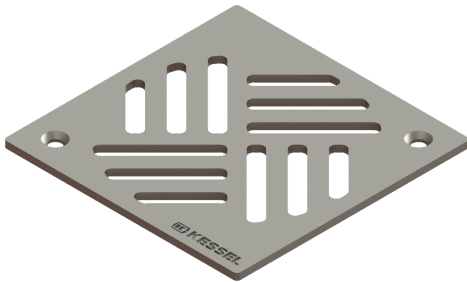

Slotted cover solid, screwed

Article information

Item no.: 680241
GTIN: 4026092067000
Price group: 10

Description

Slotted cover suitable for bathroom drains

General characteristics

ATEX: no

Dimensions

Net weight: 0,43 kg

Gross weight: 0,44 kg

Packaging dimension: length

Packaging dimension: width

Packaging dimension: height

Coverage features

Type of cover: Slotted cover

Cover material: Stainless steel 14301

Width of cover: 138 mm

Length of cover: 138 mm

Locking: screwed

Load class: L 15 (EN 1253-1)

Grating colour: silver

Cover

Grating colour: silver