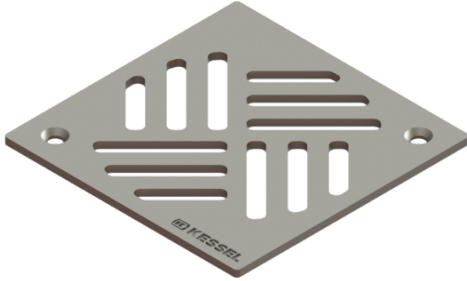

## Slotted cover solid, screwed

### Description

Slotted cover suitable for bathroom drains

#### Coverage features

Type of cover:	Slotted cover
Cover material:	Stainless steel 14301
Width of cover:	138 mm
Length of cover:	138 mm
Locking:	screwed
Load class:	L 15 (EN 1253-1)
Grating colour:	silver

#### Cover

Grating colour:	silver
-----------------	--------