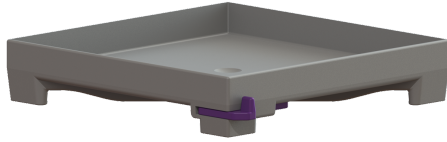

## Cover tileable, Lock & Lift, ABS

### Description

Tileable cover suitable for bathroom drains

#### Coverage features

Type of cover: tileable cover plate

Cover material: ABS

Colour of cover: silver grey

Width of cover: 110 mm

Length of cover: 110 mm

Surface: tileable

Locking: Lock & Lift