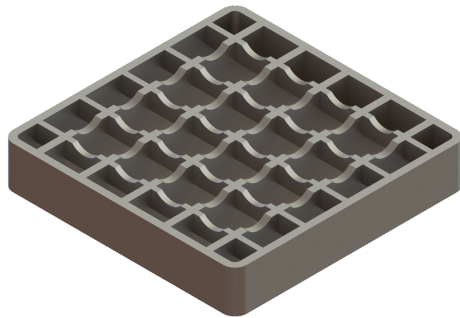

Grated cover solid, stainless steel

Article information

Item no.: 680223
GTIN: 4026092066829
Price group: 90

Description

Grated cover suitable for bathroom drains

Dimensions

Net weight:	0,19 kg
Gross weight:	0,3 kg
Packaging dimension:	length
Packaging dimension:	width
Packaging dimension:	height

Coverage features

Type of cover:	Slotted cover
Cover material:	Stainless steel 14301
Width of cover:	138 mm
Length of cover:	138 mm
Locking:	unlocked
Load class:	L 15 / M 125 (EN 1253-1)
Grating colour:	silver

Cover

Grating colour:	silver
-----------------	--------