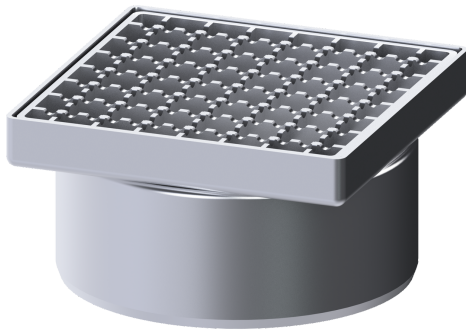

Ferrofix upper section Sys200, slot grat, 304SST, 200 x 200 mm

Article information

Item no.: 57410
 GTIN: 4026092004890
 Price group: 70

Advantages

- Made of a particularly hygienic and mechanically highly resistant stainless steel
- Multiple combinations with suitable drain bodies.

Description

Used in combination with a drain body of the KESSEL modular system 200, the stainless steel upper section is suitable for indoor point drainage.

Variant	
System:	200
Dimensions	
Net weight:	3,37 kg
Gross weight:	3,52 kg
Length:	200 mm
Width:	200 mm
Height:	110 mm
Packaging dimension:	length
Packaging dimension:	width
Packaging dimension:	height
Coverage features	
Type of cover:	Slotted cover
Cover material:	Stainless steel 14301
Width of cover:	190 mm
Height of cover:	30 mm
Length of cover:	190 mm
Surface:	pickled
Locking:	unscrewed
Load class:	M 125 (EN 1253-1)
Upper section material:	Stainless steel 14301
Mesh size:	23 x 23 mm