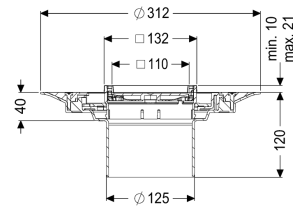

Variofix upper section tileable, 304 st., K 3

Article information

Item no.: 48906
GTIN: 4026092029756
Price group: 10

Advantages

- Different covers selectable
- Including waterproofing membrane

Description

Used in combination with a drain body of the KESSEL modular system, the upper section is suitable for indoor point drainage.

Variant

System:

Waterproofing layer on the upper section:

Water exposure class in accordance to DIN 18534-1 (up to and including):

General characteristics

Sustainable:

Dimensions

Vertical adjustment:

Net weight:

Gross weight:

Diameter:

Type of height adjustability:

Height:

Packaging dimension:

Packaging dimension:

Packaging dimension:

Coverage features

125

Enclosed sealing collar to be glued (bd) according to DIN 18534

W3-I

through the use of recycled material

10 - 21 mm

1,4 kg

1,62 kg

312 mm

vertically adjustable upper section

120 mm

length

width

height