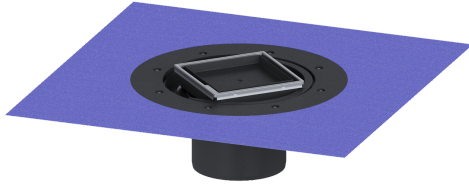

Variofix upper section tileable, 304 st., K 3

Article information

Item no.: 48906
 GTIN: 4026092029756
 Price group: 10

Advantages

- Different covers selectable
- Including waterproofing membrane

Description

Used in combination with a drain body of the KESSEL modular system, the upper section is suitable for indoor point drainage.

Variant

System:

Waterproofing layer on the upper section:

Water exposure class in accordance to DIN 18534-1 (up to and including):

through the use of recycled material

10 - 21 mm

1,4 kg

1,62 kg

312 mm

vertically adjustable upper section

120 mm

length

width

height

Type of cover:	tileable cover plate
Cover material:	tileable
Colour of cover:	selectable
Frame material:	Stainless steel 14301
Locking:	lockable
Load class:	K 3 (EN 1253-1)
Grating design:	optionally tileable
Rim width:	132 mm
Rim length:	132 mm
Upper section:	adjustable in three dimensions
Shape of upper section:	square
Upper section material:	ABS