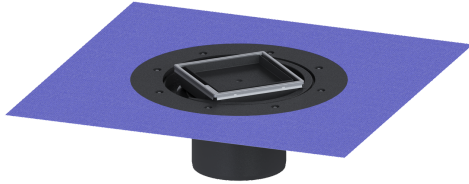

Variofix upper section tileable, 304 st., K 3

Article information

Item no.: 48906
 GTIN: 4026092029756
 Price group: 10

Advantages

- Different covers selectable
- Including waterproofing membrane

Description

Used in combination with a drain body of the KESSEL modular system, the upper section is suitable for indoor point drainage.

Variant

System:	125
Waterproofing layer on the upper section:	Enclosed sealing collar to be glued (bd) according to DIN 18534
Water exposure class in accordance to DIN 18534-1 (up to and including):	W3-I

Dimensions

Vertical adjustment:	10 - 21 mm
Net weight:	1,4 kg
Gross weight:	1,62 kg
Diameter:	312 mm
Type of height adjustability:	vertically adjustable upper section
Height:	120 mm
Packaging dimension:	length
Packaging dimension:	width
Packaging dimension:	height

Coverage features

Type of cover:	tileable cover plate
Cover material:	tileable
Colour of cover:	selectable

Frame material:	Stainless steel 14301
Locking:	lockable
Load class:	K 3 (EN 1253-1)
Grating design:	optionally tileable
Rim width:	132 mm
Rim length:	132 mm
Upper section:	adjustable in three dimensions
Shape of upper section:	square
Upper section material:	ABS