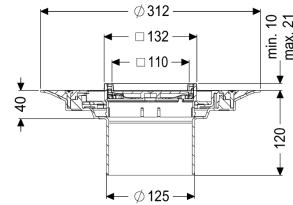

Variofix upper section tileable, 304 st., K 3

Article information

Item no.: 48906
 GTIN: 4026092029756
 Price group: 10

Advantages

- Different covers selectable
- Including waterproofing membrane

Description

Used in combination with a drain body of the KESSEL modular system, the upper section is suitable for indoor point drainage.

Variant

System:	125
Waterproofing layer on the upper section:	Enclosed sealing collar to be glued (bd) according to DIN 18534
Water exposure class in accordance to DIN 18534-1 (up to and including):	W3-I

Dimensions

Vertical adjustment:	10 - 21 mm
Net weight:	1,4 kg
Gross weight:	1,62 kg
Diameter:	312 mm
Type of height adjustability:	vertically adjustable upper section
Height:	120 mm
Packaging dimension:	length
Packaging dimension:	width
Packaging dimension:	height

Coverage features

Type of cover:	tileable cover plate
Cover material:	tileable
Colour of cover:	selectable

Frame material:	Stainless steel 14301
Locking:	lockable
Load class:	K 3 (EN 1253-1)
Grating design:	optionally tileable
Rim width:	132 mm
Rim length:	132 mm
Upper section:	adjustable in three dimensions
Shape of upper section:	square
Upper section material:	ABS