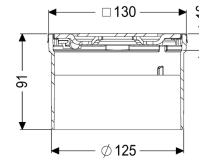

Upper section Spot des cover, 304SST, Lock&Lift, K3

Article information

Item no.: 48221
 GTIN: 4026092031117
 Price group: 10

Advantages

- Multiple combinations with suitable drain bodies

Description

Used in combination with a drain body of the KESSEL modular system, the upper section is suitable for indoor point drainage.

Variant

System: 125

Dimensions

Net weight: 0,62 kg

Gross weight: 0,72 kg

Height: 90 mm

Packaging dimension: length

Packaging dimension: width

Packaging dimension: height

Coverage features

Type of cover: Design cover

Cover material: Stainless steel 14301

Colour of cover: silver

Height of cover: 16 mm

Surface: ground

Frame material: Stainless steel 14301

Locking: Lock & Lift

Load class: K 3 (EN 1253-1)

Grating design: Spot

Rim width: 132 mm

Rim length: 132 mm
Shape of upper section: square
Upper section material: ABS