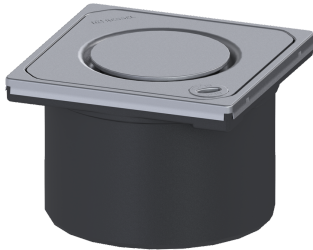

Upper section Spot des cover, 304SST, Lock&Lift, K3

Article information

Item no.: 48221
 GTIN: 4026092031117
 Price group: 10

Advantages

- Multiple combinations with suitable drain bodies

Description

Used in combination with a drain body of the KESSEL modular system, the upper section is suitable for indoor point drainage.

Variant

System: 125

Dimensions

Net weight: 0,62 kg

Gross weight: 0,72 kg

Height: 90 mm

Packaging dimension: length

Packaging dimension: width

Packaging dimension: height

Coverage features

Type of cover: Design cover

Cover material: Stainless steel 14301

Colour of cover: silver

Height of cover: 16 mm

Surface: ground

Frame material: Stainless steel 14301

Locking: Lock & Lift

Load class: K 3 (EN 1253-1)

Grating design: Spot

Rim width: 132 mm

Rim length: 132 mm
Shape of upper section: square
Upper section material: ABS