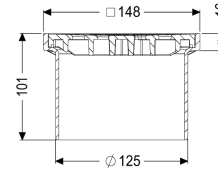

Upper section Black slotted cover , 150 x 150 mm, K 3

Article information

Item no.: 48193
 GTIN: 4026092034231
 Price group: 10

Advantages

- Multiple combinations with suitable drain bodies

Description

Used in combination with a drain body of the KESSEL modular system, the upper section is suitable for indoor point drainage.

Variant

System: 125

General characteristics

Sustainable: through the use of recycled material

Dimensions

Net weight: 0,34 kg
 Gross weight: 0,38 kg
 Height: 100 mm
 Packaging dimension: length
 Packaging dimension: width
 Packaging dimension: height

Coverage features

Type of cover: Slotted cover
 Cover material: ABS
 Colour of cover: black
 Height of cover: 16 mm
 Frame material: ABS
 Locking: placed
 Load class: K 3 (EN 1253-1)

Grating design:	Kessel
Rim width:	150 mm
Rim length:	150 mm
Shape of upper section:	square
Upper section material:	ABS