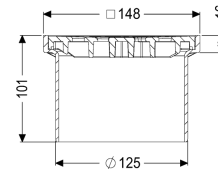

Upper section Black slotted cover , 150 x 150 mm, K 3

Article information

Item no.: 48193
 GTIN: 4026092034231
 Price group: 10

Advantages

- Multiple combinations with suitable drain bodies

Description

Used in combination with a drain body of the KESSEL modular system, the upper section is suitable for indoor point drainage.

Variant

System: 125

Dimensions

Net weight: 0,34 kg
 Gross weight: 0,38 kg
 Height: 100 mm
 Packaging dimension: length
 Packaging dimension: width
 Packaging dimension: height

Coverage features

Type of cover: Slotted cover
 Cover material: ABS
 Colour of cover: black
 Height of cover: 16 mm
 Frame material: ABS
 Locking: placed
 Load class: K 3 (EN 1253-1)
 Grating design: Kessel
 Rim width: 150 mm
 Rim length: 150 mm

Shape of upper section:
Upper section material:

square
ABS