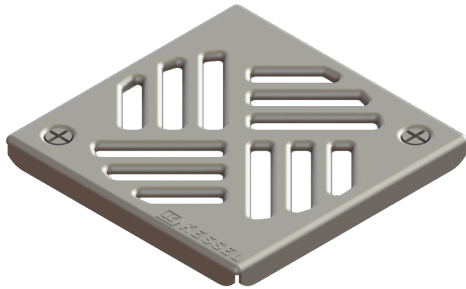

Slotted cover 138x138 mm, screwed

Article information

Item no.: 27155
GTIN: 4026092000236
Price group: 10

Description

Slotted cover suitable for bathroom drains

General characteristics

Material: Stainless steel 14301
ATEX: no

Dimensions

Net weight: 0,26 kg
Gross weight: 0,28 kg
Packaging dimension: length
Packaging dimension: width
Packaging dimension: height

Coverage features

Type of cover: Slotted cover
Cover material: Stainless steel 14301
Width of cover: 138 mm
Length of cover: 138 mm
Locking: screwed
Load class: K 3 (EN 1253-1)
Grating colour: silver

Cover

Grating colour: silver