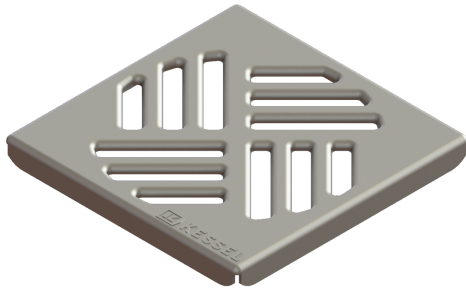

Slotted cover 138x138 mm, SST

Article information

Item no.: 27154
GTIN: 4026092000229
Price group: 10

Description

Slotted cover suitable for bathroom drains

General characteristics

Material: Stainless steel 14301
ATEX: no

Dimensions

Net weight: 0,18 kg
Gross weight: 0,2 kg
Packaging dimension: length
Packaging dimension: width
Packaging dimension: height

Coverage features

Type of cover: Slotted cover
Cover material: Stainless steel 14301
Width of cover: 138 mm
Length of cover: 138 mm
Locking: unlocked
Load class: K 3 (EN 1253-1)
Grating colour: silver

Cover

Grating colour: silver