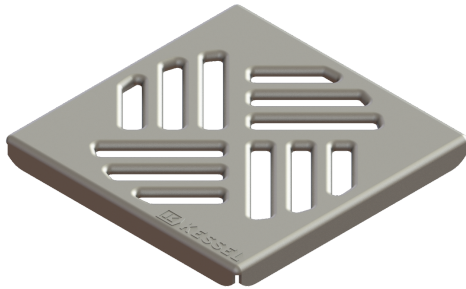

Slotted cover 138x138 mm, SST

Article information

Item no.: 27154
GTIN: 4026092000229
Price group: 10

Description

Slotted cover suitable for bathroom drains

General characteristics

Material: Stainless steel 14301

Dimensions

Net weight: 0,18 kg

Gross weight: 0,2 kg

Packaging dimension: length

Packaging dimension: width

Packaging dimension: height

Coverage features

Type of cover: Slotted cover

Cover material: Stainless steel 14301

Width of cover: 138 mm

Length of cover: 138 mm

Locking: unlocked

Load class: K 3 (EN 1253-1)

Grating colour: silver

Cover

Grating colour: silver