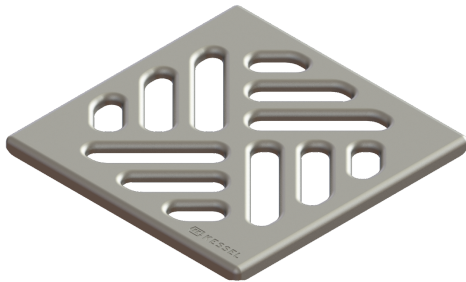

Slotted cover 95x95 mm, SST

Article information

Item no.: 27151
GTIN: 4026092000212
Price group: 10

Description

Slotted cover suitable for bathroom drains, compatible with art. no. 47901

General characteristics

Material: Stainless steel 14301

Dimensions

Net weight: 0,08 kg
Gross weight: 0,08 kg
Packaging dimension: length
Packaging dimension: width
Packaging dimension: height

Coverage features

Type of cover: Slotted cover
Cover material: Stainless steel 14301
Width of cover: 95 mm
Length of cover: 95 mm
Locking: unlocked
Load class: K 3 (EN 1253-1)
Grating colour: silver

Cover

Grating colour: silver